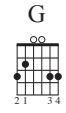

Down in the Valley

Denver Guitar Orchestra
<http://denverguitarorchestra.com>

December 18, 2017
 By Jimmie Tarlton (?) (1925)
 Arranged for Guitar
 by Gary Jugert

♩ = 120

2 3 4 5 6

Melody

Down in the val - ley, val - ley so low,
 Ro - ses love sun - shine, vio - lets love dew,
 Send me a let - ter let - ter by mail

Guitar

T
A
B

TuffAxe

T
A
B

Arpeggio

T
A
B

7 8 9 10 11 12 13 14

Melody

hang your head o - ver, hear the wind blow. Hear the wind blow
 an - gels in hea - ven, know I love you. If you don't love
 send it in care of Birm - ing - ham jail. Build me a cas -

T
A
B

T
A
B

T
A
B

Down in the Valley

Piano accompaniment for measures 22-25. The right hand plays chords and single notes. The left hand plays a bass line with octaves and chords. The piece ends with a double bar line at the end of measure 25.