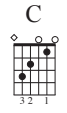

Down in the Valley

Denver Guitar Orchestra
<http://denverguitarorchestra.com>

December 18, 2017
 By Jimmie Tarlton (?) (1925)
 Arranged for Guitar
 by Gary Jugert

♩ = 120

2 3 4 5 6

Melody

Down in the val - ley, val - ley so low,
 Ro - ses love sun - shine, vio - lets love dew,
 Send me a let - ter let - ter by mail

Guitar

T
A
B

TuffAxe

T
A
B

Arpeggio

T
A
B

7 8 9 10 11 12 13 14

Melody

hang your head o - ver, hear the wind blow. Hear the wind blow
 an - gels in hea - ven, know I love you. If you don't love
 send it in care of Birm - ing - ham jail. Build me a cas -

T
A
B

T
A
B

T
A
B

Down in the Valley

Piano accompaniment for measures 22-25. The right hand plays chords and single notes. The left hand plays a bass line with octaves and chords. The piece ends with a double bar line at the end of measure 25.