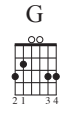

Down in the Valley

Denver Guitar Orchestra
<http://denverguitarorchestra.com>

December 18, 2017
 By Jimmie Tarlton (?) (1925)
 Arranged for Guitar
 by Gary Jugert

♩ = 120

2 3 4 5 6

Melody

Down in the val - ley, val - ley so low,
 Ro - ses love sun - shine, vio - lets love dew,
 Send me a let - ter let - ter by mail

Guitar

T
A
B

TuffAxe

T
A
B

Arpeggio

T
A
B

7 8 9 10 11 12 13 14

Melody

hang your head o - ver, hear the wind blow. Hear the wind blow
 an - gels in hea - ven, know I love you. If you don't love
 send it in care of Birm - ing - ham jail. Build me a cas -

T
A
B

T
A
B

T
A
B

Down in the Valley

Piano accompaniment for measures 22-25. The right hand plays chords and single notes. The left hand plays a bass line with octaves and chords. The piece ends with a double bar line at the end of measure 25.