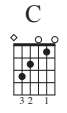

Down in the Valley

Denver Guitar Orchestra
<http://denverguitarorchestra.com>

December 18, 2017
 By Jimmie Tarlton (?) (1925)
 Arranged for Guitar
 by Gary Jugert

♩ = 120

2 3 4 5 6

Melody

Down in the val - ley, val - ley so low,
 Ro - ses love sun - shine, vio - lets love dew,
 Send me a let - ter let - ter by mail

Guitar

T
A
B

TuffAxe

T
A
B

Arpeggio

T
A
B

7 8 9 10 11 12 13 14

Melody

hang your head o - ver, hear the wind blow. Hear the wind blow
 an - gels in hea - ven, know I love you. If you don't love
 send it in care of Birm - ing - ham jail. Build me a cas -

T
A
B

T
A
B

T
A
B

Down in the Valley

Piano accompaniment for measures 22-25. The right hand plays chords and single notes. The left hand plays a bass line with octaves and chords. The piece ends with a double bar line at the end of measure 25.