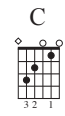

hang your head o - ver, hear the wind blow. Hear the wind blow
 an - gels in hea - ven, know I love you. If you don't love
 send it in care of Birm - ing - ham jail. Build me a cas -

T
A
B

T
A
B

T
A
B

Down in the Valley

15

16

17

18

19

20

21

Musical staff showing notes for measures 15 through 21. Measure 15 has a whole note G4. Measure 16 has quarter notes G4, A4, B4. Measure 17 has a half note G4. Measure 18 has a half note G4. Measure 19 has quarter notes G4, A4, B4. Measure 20 has a half note G4. Measure 21 has a half note G4.

love, hear the wind blow, late in the eve - ning,
 me, love whom you please. Throw your arms round me
 tle for - ty feet high so I can see him

Piano accompaniment for measures 15-21. The right hand plays a simple harmonic accompaniment with chords and single notes. The left hand plays a bass line with octaves and chords.