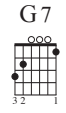

Down in the Valley

Denver Guitar Orchestra
<http://denverguitarorchestra.com>

December 18, 2017
 By Jimmie Tarlton (?) (1925)
 Arranged for Guitar
 by Gary Jugert

♩ = 120

2 3 4 5 6

Melody

Down in the val - ley, val - ley so low,
 Ro - ses love sun - shine, vio - lets love dew,
 Send me a let - ter let - ter by mail

Guitar

T
A
B

TuffAxe

T
A
B

Arpeggio

T
A
B

7 8 9 10 11 12 13 14

Melody

hang your head o - ver, hear the wind blow. Hear the wind blow
 an - gels in hea - ven, know I love you. If you don't love
 send it in care of Birm - ing - ham jail. Build me a cas -

T
A
B

T
A
B

T
A
B

Down in the Valley

Piano accompaniment for measures 22-25. The right hand plays chords and single notes. The left hand plays a bass line with octaves and chords. The piece ends with a double bar line at the end of measure 25.