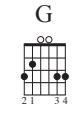

Down in the Valley

Denver Guitar Orchestra
<http://denverguitarorchestra.com>

December 18, 2017
 By Jimmie Tarlton (?) (1925)
 Arranged for Guitar
 by Gary Jugert

♩ = 120

2 3 4 5 6

Melody

Down in the val - ley, val - ley so low,
 Ro - ses love sun - shine, vio - lets love dew,
 Send me a let - ter let - ter by mail

Guitar

T
A
B

TuffAxe

T
A
B

Arpeggio

T
A
B

7 8 9 10 11 12 13 14

Melody

hang your head o - ver, hear the wind blow. Hear the wind blow
 an - gels in hea - ven, know I love you. If you don't love
 send it in care of Birm - ing - ham jail. Build me a cas -

T
A
B

T
A
B

T
A
B

Down in the Valley

Piano accompaniment for measures 22-25. The right hand plays chords and single notes. The left hand plays a bass line with octaves and chords. The piece ends with a double bar line at the end of measure 25.