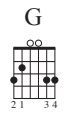

Down in the Valley

Denver Guitar Orchestra
<http://denverguitarorchestra.com>

December 18, 2017
 By Jimmie Tarlton (?) (1925)
 Arranged for Guitar
 by Gary Jugert

♩ = 120

2 3 4 5 6

Melody

Down in the val - ley, val - ley so low,
 Ro - ses love sun - shine, vio - lets love dew,
 Send me a let - ter let - ter by mail

hang your head o - ver, hear the wind blow. Hear the wind blow
 an - gels in hea - ven, know I love you. If you don't love
 send it in care of Birm - ing - ham jail. Build me a cas -

T
A
B

T
A
B

T
A
B

Down in the Valley

15

16

17

18

19

20

21

Musical staff showing notes for measures 15 through 21. Measure 15 has a whole note G4. Measure 16 has quarter notes G4, A4, B4. Measure 17 has a half note G4. Measure 18 has a half note G4. Measure 19 has quarter notes G4, A4, B4. Measure 20 has a half note G4. Measure 21 has a half note G4.

love, hear the wind blow, late in the eve - ning,
 me, love whom you please. Throw your arms round me
 tle for - ty feet high so I can see him

Piano accompaniment for measures 15-21. The right hand plays a simple harmonic accompaniment with chords and single notes. The left hand plays a bass line with octaves and chords.