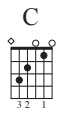

Down in the Valley

Denver Guitar Orchestra
<http://denverguitarorchestra.com>

December 18, 2017
 By Jimmie Tarlton (?) (1925)
 Arranged for Guitar
 by Gary Jugert

♩ = 120

2 3 4 5 6

Melody

Down in the val - ley, val - ley so low,
 Ro - ses love sun - shine, vio - lets love dew,
 Send me a let - ter let - ter by mail

hang your head o - ver, hear the wind blow. Hear the wind blow
 an - gels in hea - ven, know I love you. If you don't love
 send it in care of Birm - ing - ham jail. Build me a cas -

T
A
B

T
A
B

T
A
B

Down in the Valley

15

16

17

18

19

20

21

Musical staff showing notes for measures 15 through 21. Measure 15 has a whole note G4. Measure 16 has quarter notes G4, A4, B4. Measure 17 has a half note G4. Measure 18 has a half note G4. Measure 19 has quarter notes G4, A4, B4. Measure 20 has a half note G4. Measure 21 has a half note G4.

love, hear the wind blow, late in the eve - ning,
 me, love whom you please. Throw your arms round me
 tle for - ty feet high so I can see him

Piano accompaniment for measures 15-21. The right hand plays a simple harmonic accompaniment with chords and single notes. The left hand plays a bass line with octaves and chords.