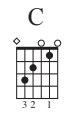

hang your head o - ver, hear the wind blow. Hear the wind blow
 an - gels in hea - ven, know I love you. If you don't love
 send it in care of Birm - ing - ham jail. Build me a cas -

T
A
B

T
A
B

T
A
B

Down in the Valley

15

16

17

18

19

20

21

Musical staff showing notes for measures 15 through 21. Measure 15 has a whole note G4. Measure 16 has quarter notes G4, A4, B4. Measure 17 has a half note G4. Measure 18 has a half note G4. Measure 19 has quarter notes G4, A4, B4. Measure 20 has a half note G4. Measure 21 has a half note G4.

love, hear the wind blow, late in the eve - ning,
 me, love whom you please. Throw your arms round me
 tle for - ty feet high so I can see him

Piano accompaniment for measures 15-21. The right hand plays a simple harmonic accompaniment with chords and single notes. The left hand plays a bass line with octaves and chords.