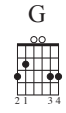

Down in the Valley

Denver Guitar Orchestra
<http://denverguitarorchestra.com>

December 18, 2017
 By Jimmie Tarlton (?) (1925)
 Arranged for Guitar
 by Gary Jugert

♩ = 120

2 3 4 5 6

Melody

Down in the val - ley, val - ley so low,
 Ro - ses love sun - shine, vio - lets love dew,
 Send me a let - ter let - ter by mail

Guitar

T
A
B

TuffAxe

T
A
B

Arpeggio

T
A
B

7 8 9 10 11 12 13 14

Melody

hang your head o - ver, hear the wind blow. Hear the wind blow
 an - gels in hea - ven, know I love you. If you don't love
 send it in care of Birm - ing - ham jail. Build me a cas -

T
A
B

T
A
B

T
A
B

Down in the Valley

Piano accompaniment for measures 22-25. The right hand plays chords and single notes. The left hand plays a bass line with octaves and chords. The piece ends with a double bar line at the end of measure 25.