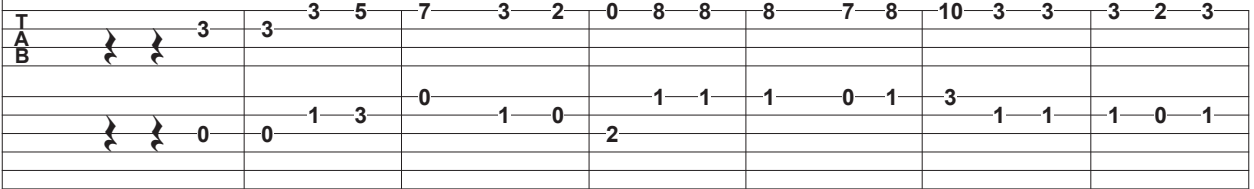

Oh give me a home where the buf - fa - lo roam and the deer and the an - te - lope
6 6 7 ~8 8 7 ~7 ~6 ~9 ~9 ~9 8 ~9 9 7 7 7 ~7 7

Low G
Ukulele