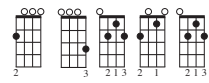

## Ukulele Chords

Am C D7 F G7

Repeats:  
 Just play.

♩ = 100

Chords  
 Lyrics  
 Harmonica

Oh give me a home where the buf - fa - lo roam and the deer and the an - te - lope  
 6 6 7 ~8 8 7 ~7 ~6 ~9 ~9 ~9 8 ~9 9 7 7 7 ~7 7

Low G  
 Ukulele

Guitar

Ch/L/H

play. Where sel - dom is heard a dis - cour - a - ging word and the skies are not clou - dy all day.  
 ~8 6 6 7 ~8 8 7 ~7 ~6 ~9 ~9 ~9 ~9 ~9 8 ~8 7 ~7 7 ~8 7

Uke

Gtr.

Ch/L/H

Home, home on the range. Where the deer and the an - te - lope play. Where  
 9 ~9 8 ~8 8 6 6 7 7 7 7 ~7 7 ~8 6

Ch/L/H

sel - dom is heard a dis - cour - a - ging word and the skies are not clou - dy all day.

6 7 ~8 8 7 ~7 ~6 ~9 ~9 ~9 ~9 ~9 8 ~8 7 ~7 7 ~8 7

Uke

Gtr.