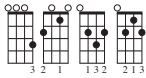

On Top of Spaghetti

October 25, 2020
 From "On Top of Old Smokey"
 (20th century?)
 Arranged by Gary Jugert
 for Diatonic Harmonica

Gary Jugert's Big Book of Harmonica
<https://mammothgardens.com>

Ukulele Chords

C F G G7

Repeats:
 Until you own
 a spaghetti tree

Chords & Lyrics

♩ = 120

1 2 3 4 5 6 7

On top of spa-ghet-ti all co-vered with cheese, I
 (It) rolled off the ta-ble, and on-to the floor, and
 (It) rolled down the gut-ter, and un-der a bush, and
 (The) rains came and soaked it as wet as can be, and
 (The) tree was all co-vered with beau-ti-ful moss, it
 (If) you eat spa-ghet-ti all co-vered in cheese, hang